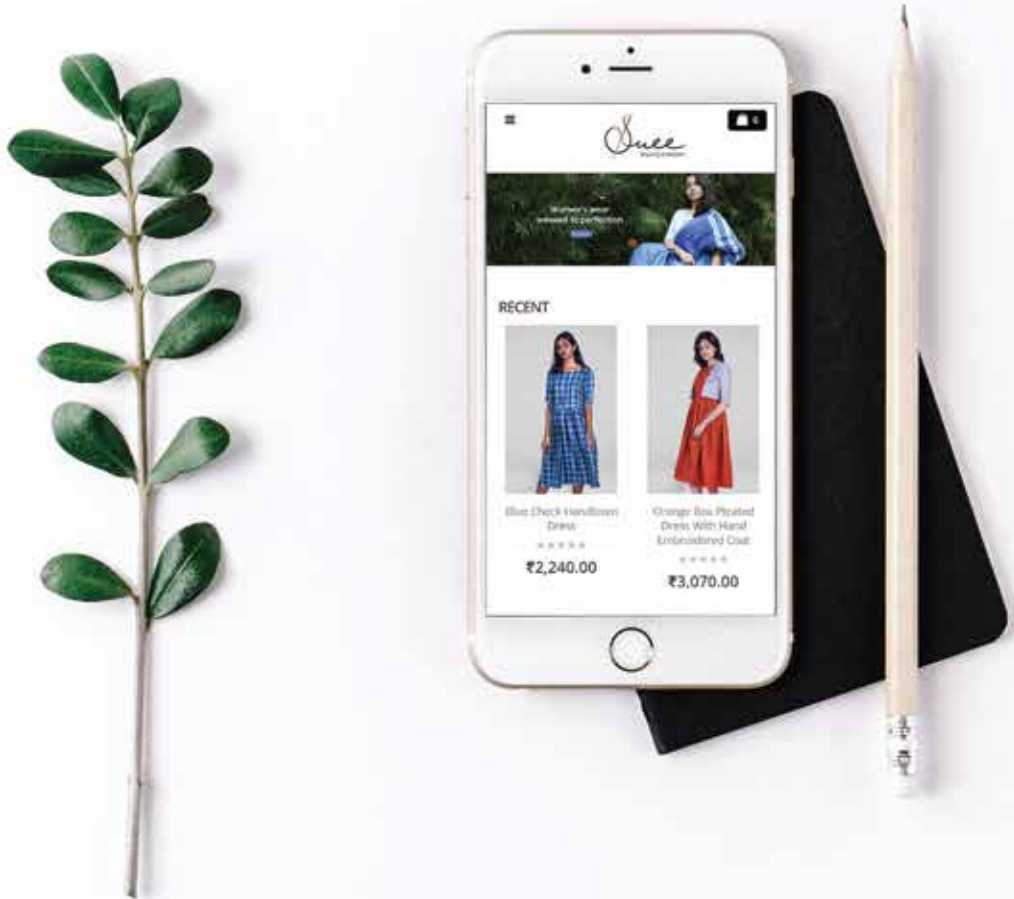

www.sueestore.com